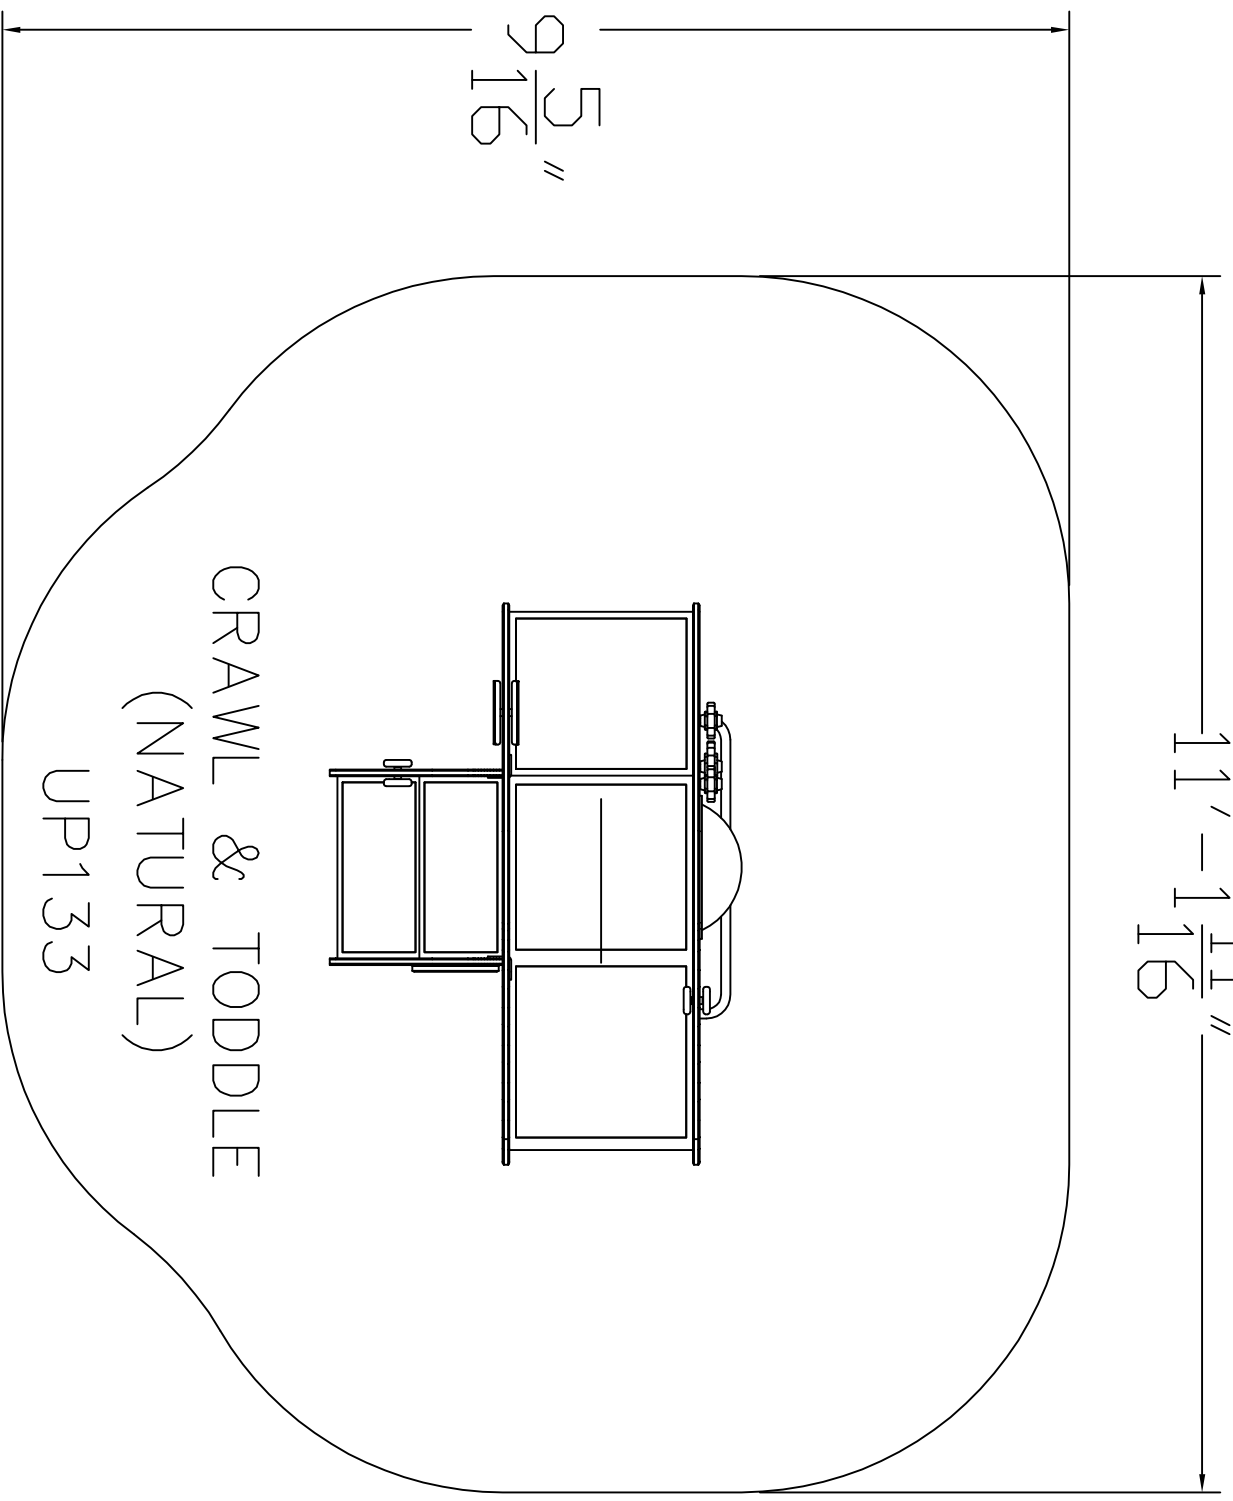

11'-1 1/16"

3'-9 5/16"

CRAWL & TODDLE
(NATURAL)
UP133