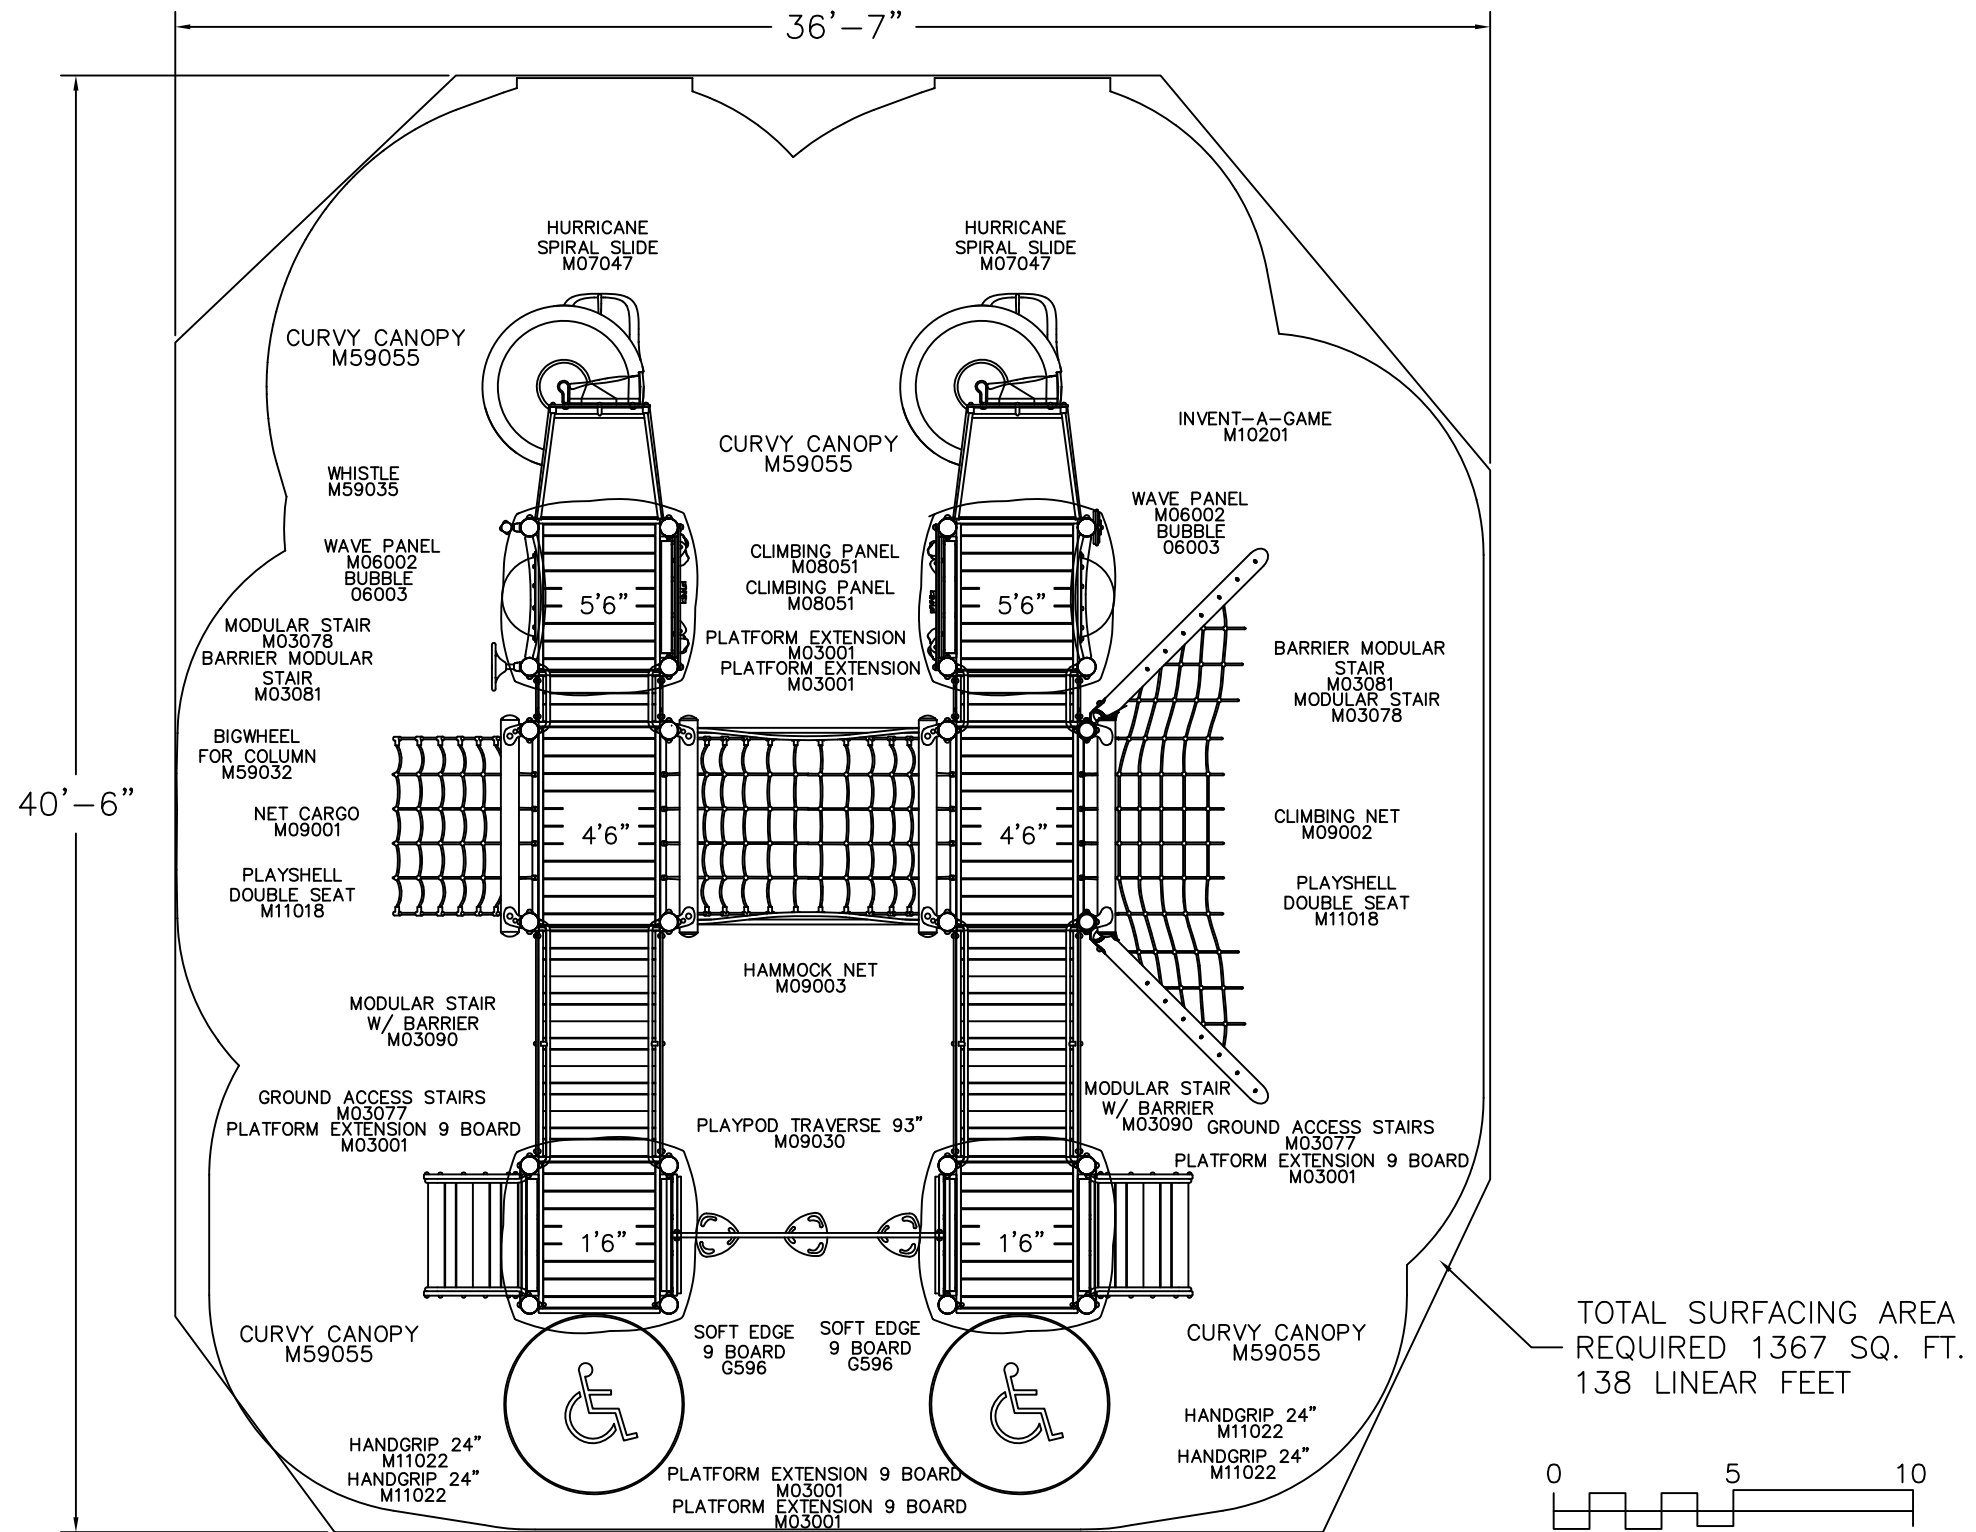

Continuum

This play equipment is recommended for children ages 5-12

Scale: 3/16" = 1'-0"  
This drawing can be scaled only when in an 11" x 17" format

Drawn By: Jason Roberts  
Date: 07/21/16  
Quote Number: MBT223

**BigToys**

401 Chestnut Street, Ste. 410  
Chattanooga, TN. 37402  
800.727.1907 / www.bigtoys.com

Total Play Components	15		
Elevated Play Components	10		
Elevated Play Components Accessible by Ramp	0	Req.	0
Elevated Components Accessible by Transfer	10	Req.	5
Accessible Ground Level Components Shown	5	Req.	3
Different Types of Ground Level Components	3	Req.	3

User Capacity  
50 - 60

Critical Fall Height  
5'-6"

Big Toys

It is the manufacturer's opinion that the structure shown herein complies with current ada standards concerning accessibility if used with proper accessible surfacing and together with other necessary ground level play equipment.  
**IMPORTANT:** Never install play equipment over hard, unresilient surfaces such as asphalt, concrete, or compacted earth. It is the owner's responsibility to ensure the "minimum area required" contains an appropriate amount of resilient material to cushion accidental falls.