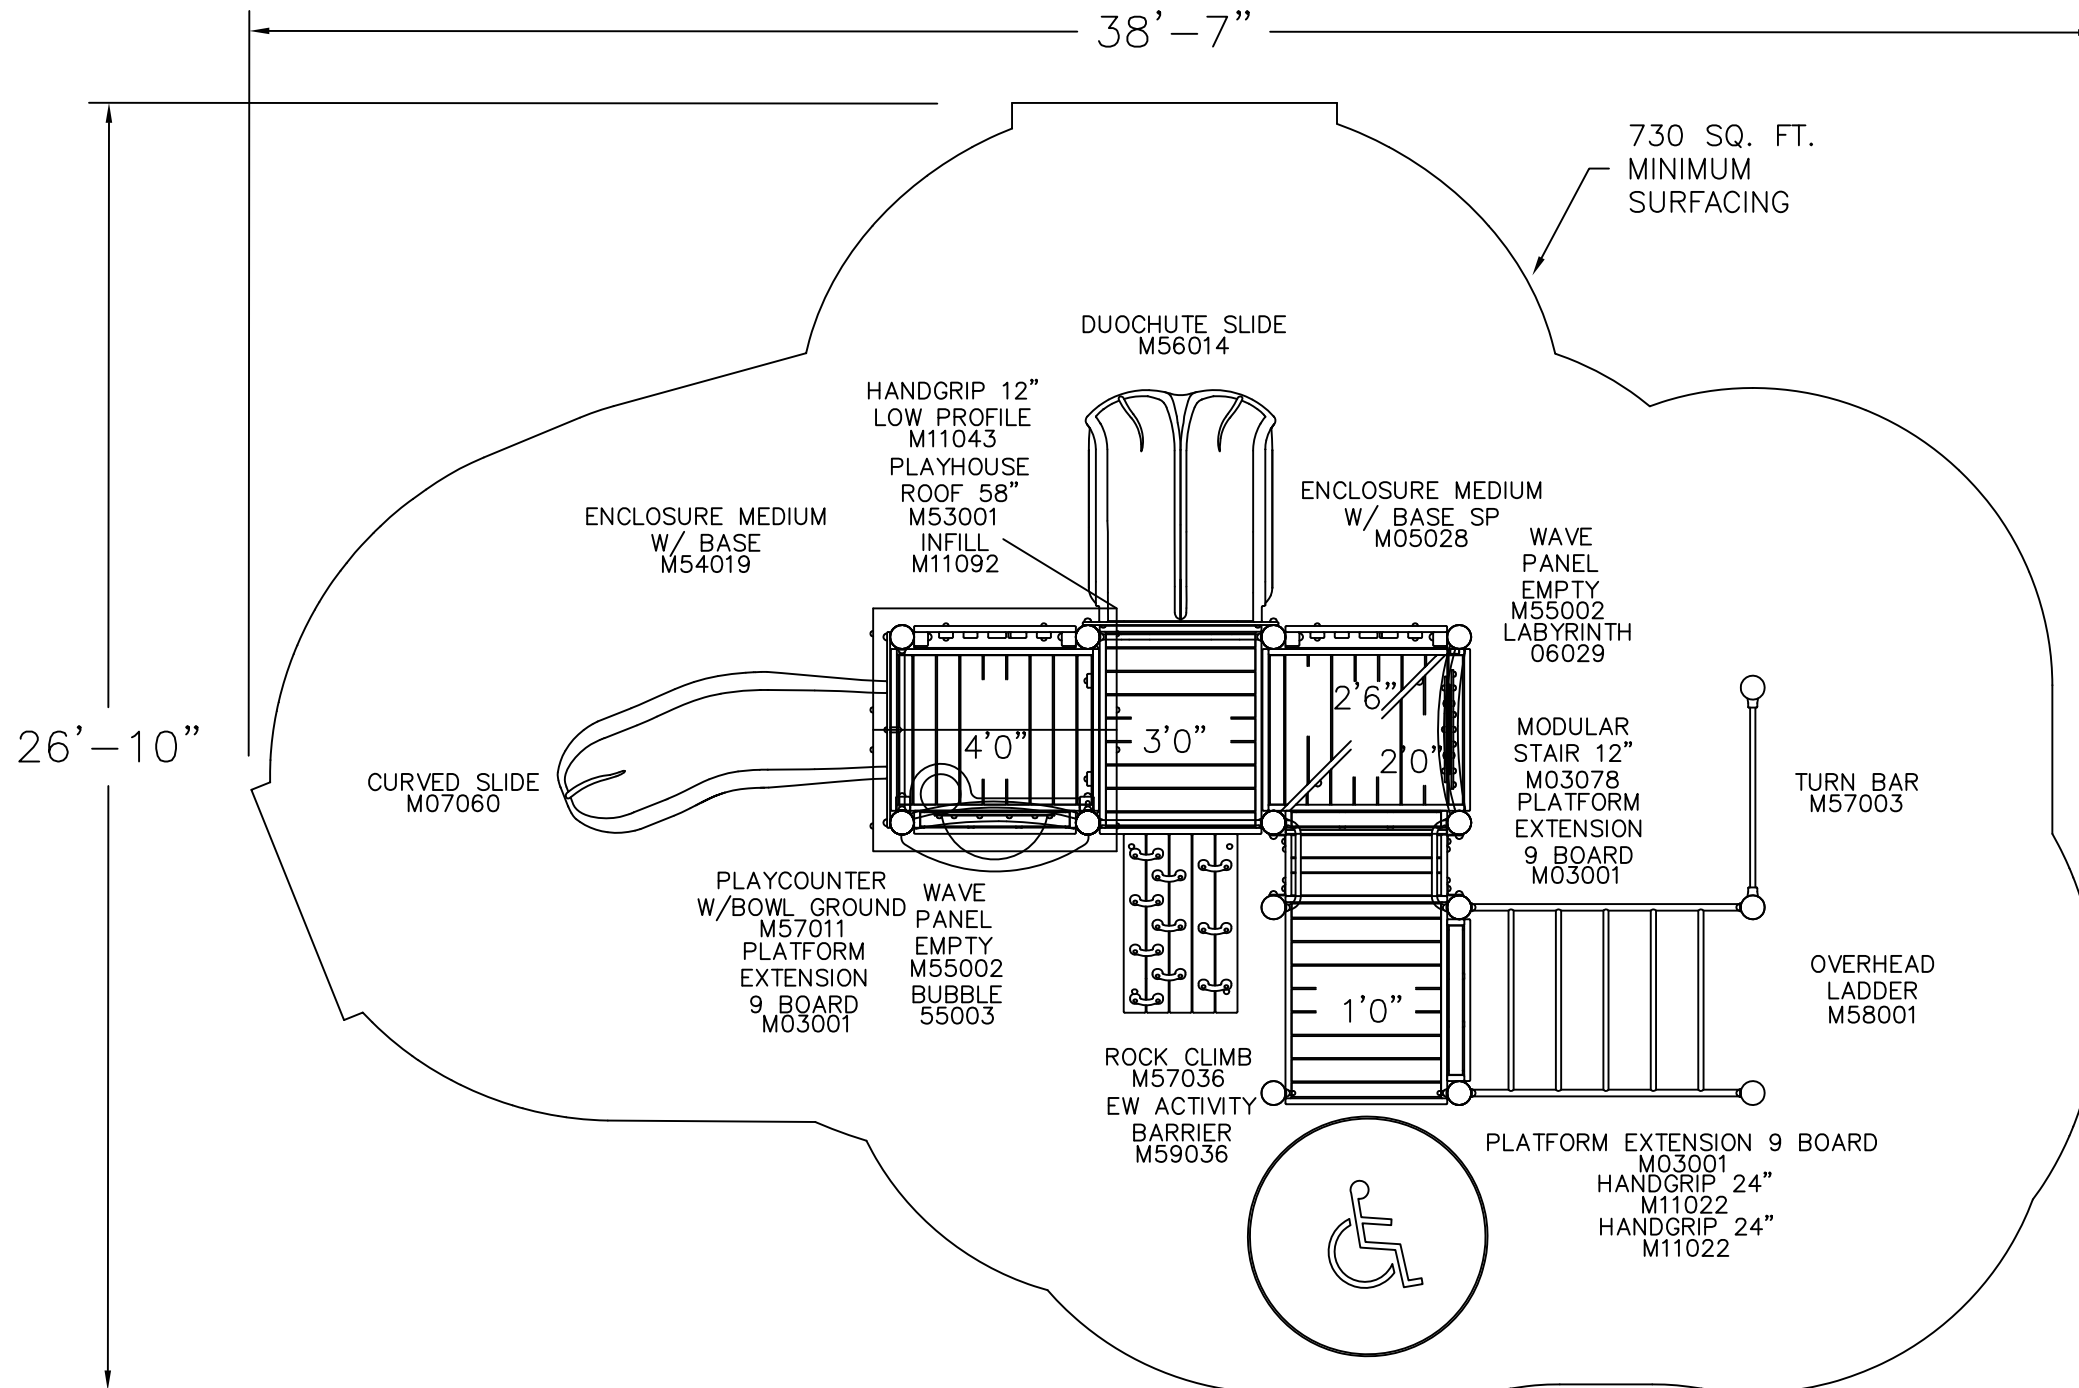

VICTORY
MEC-412

This play equipment is recommended for children ages
2 - 5

Scale: 1/4" = 1'-0"
This drawing can be scaled only when in an 11" x 17" format

Drawn By:
JOHN MARTIN
Date:
4/2/15
Drawing Name:
MEC-412

BigToys

401 Chestnut Street, Ste. 410
Chattanooga, TN. 37402
800.727.1907 / www.bigtoys.com

Total Play Components	8		
Elevated Play Components	6		
Elevated Play Components Accessible by Ramp	0	Req.	0
Elevated Components Accessible by Transfer	4	Req.	3
Accessible Ground Level Components Shown	2	Req.	2
Different Types of Ground Level Components	2	Req.	2

<u>User Capacity</u>	25 - 30
<u>Critical Fall Height</u>	5'-0"

BIGTOYS

BigToys

It is the manufacturer's opinion that the structure shown herein complies with current ada standards concerning accessibility if used with proper accessible surfacing and together with other necessary ground level play equipment.
IMPORTANT: Never install play equipment over hard, unresilient surfaces such as asphalt, concrete, or compacted earth. It is the owner's responsibility to ensure the "minimum area required" contains an appropriate amount of resilient material to cushion accidental falls.