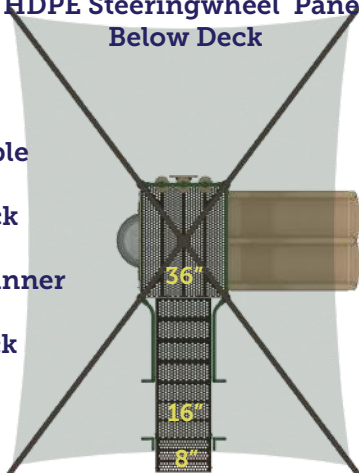

EPS 1ADA-60

SKU: EPS160

- Ages: 2-5 years
- Capacity: 8-14 kids
- Total # Activities: 5
- Structure Size: 10'7" x 8'7"
- Use Zone: 22'10" x 20'10"
- Fall Height: 36"

| ADA | Elevated | Accessible by Transfer | Ground | Type |
|-----|----------|------------------------|--------|------|
| | 3 | 3 | 2 | 2 |

TIC TAC TOE
Panel
Above Deck
+
HDPE Steeringwheel Panel
Below Deck

HDPE Bubble
Panel
Above Deck
+
HDPE ADA Spinner
Panel
Below Deck

ADA
Transfer Station

Triple Rail Slide
With HDPE Safety
Barrier

12' X 16'
INLINE SHADE