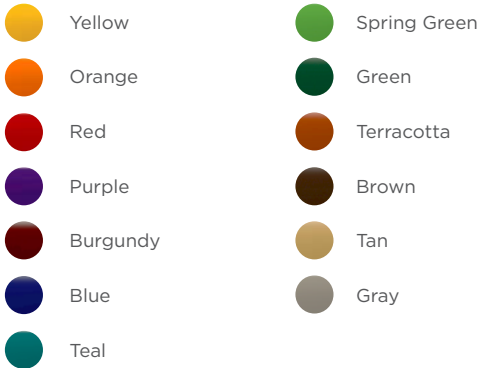

Color Options

Decks, Bridges, and Stairs

*Have an additional 4-6 week lead time.

Recycled Decks & Posts

*May affect delivery lead time.

HDPE Panel Colors

Sandwich HDPE Panel Colors

Colors shown are representations only. Ask your SRP Certified Partner to view actual color samples before ordering.

Rotationally Molded Colors

Powder Coat Colors

All colors marked with asterisk (*) have a semi-gloss finish.

Shade Colors | More colors available!

All fabric is California Fire Marshal certified (highest standard for flame resistance), with the exception of Rivergum Green. **More colors are available. Ask your SRP Certified Partner for more details.**

Popular Color Schemes

- Rain Forest**
- Sky Blue
 - Green
 - Spring Green
 - Royal Blue

- Circus**
- Red
 - Yellow
 - Royal Blue

- Fresco**
- Gray
 - Teal

- Midnight Jazz**
- Mariner Blue
 - Red
 - Gray
 - Black

- Aquamarine**
- Teal
 - White
 - Mariner Blue
 - Brown

- Plum**
- Purple
 - Butterscotch
 - Tan

- Fortress**
- Cobalt
 - Butterscotch
 - Tan
 - Terracotta