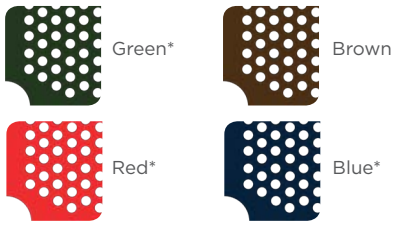

Color Options

Decks, Bridges, and Stairs

*Have an additional 4-6 week lead time.

Recycled Decks & Posts

*May affect delivery lead time.

HDPE Panel Colors

Sandwich HDPE Panel Colors

Colors shown are representations only. Ask your SRP Certified Partner to view actual color samples before ordering.

Rotationally Molded Colors

Powder Coat Colors

All colors marked with asterisk (*) have a semi-gloss finish.

Shade Colors | More colors available!

All fabric is California Fire Marshal certified (highest standard for flame resistance), with the exception of Rivergum Green. **More colors are available. Ask your SRP Certified Partner for more details.**

Popular Color Schemes

- Rain Forest**
- Sky Blue
 - Green
 - Spring Green
 - Royal Blue

- Circus**
- Red
 - Yellow
 - Royal Blue

- Fresco**
- Gray
 - Teal

- Midnight Jazz**
- Mariner Blue
 - Red
 - Gray
 - Black

- Aquamarine**
- Teal
 - White
 - Mariner Blue
 - Brown

- Plum**
- Purple
 - Butterscotch
 - Tan

- Fortress**
- Cobalt
 - Butterscotch
 - Tan
 - Terracotta